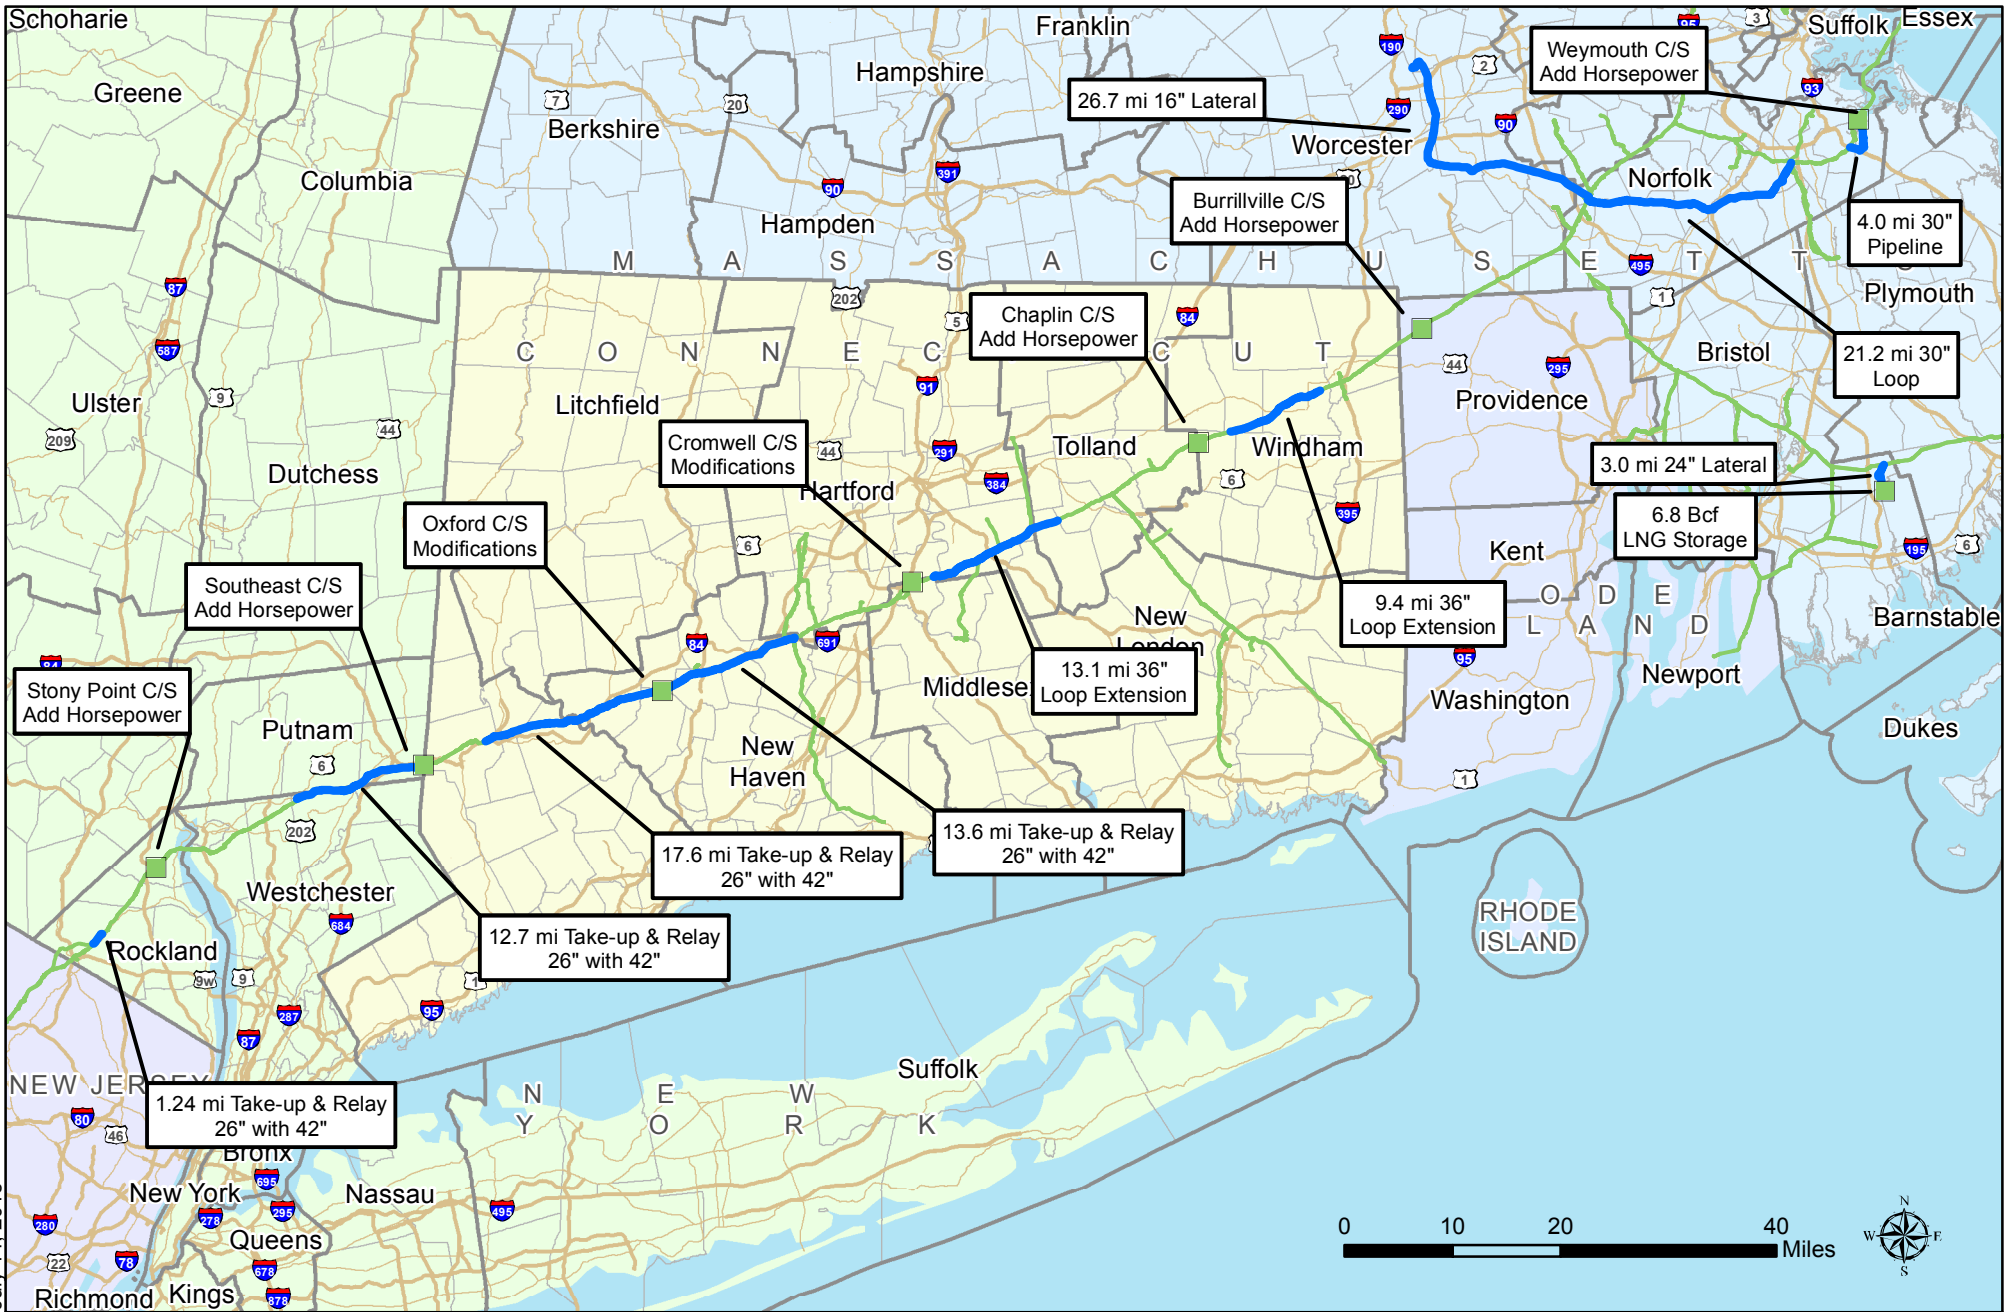

### Legend

-  Access Northeast Project
-  Algonquin Gas Transmission System
-  County Boundary
-  Municipal Boundary
-  Major Road

## Access Northeast Project Overview

For informational purposes only